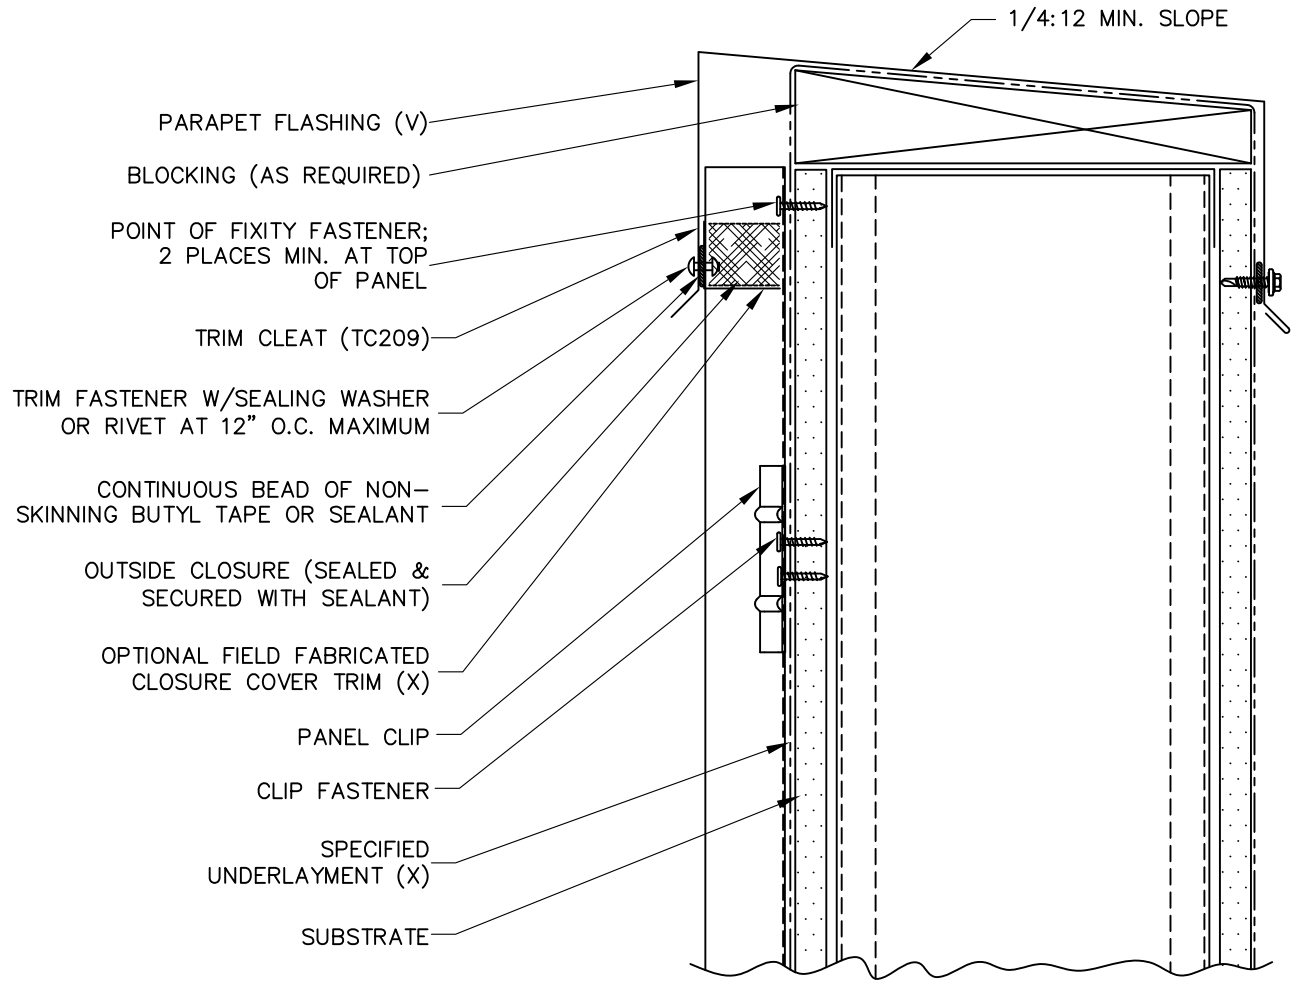

TC209

(X) - NOT BY AEP SPAN
 (V) - DIMENSIONS VARY BASED ON PROJECT CONDITIONS

FLEX SERIES
 VERTICAL INSTALL.

PARAPET

FXV-13